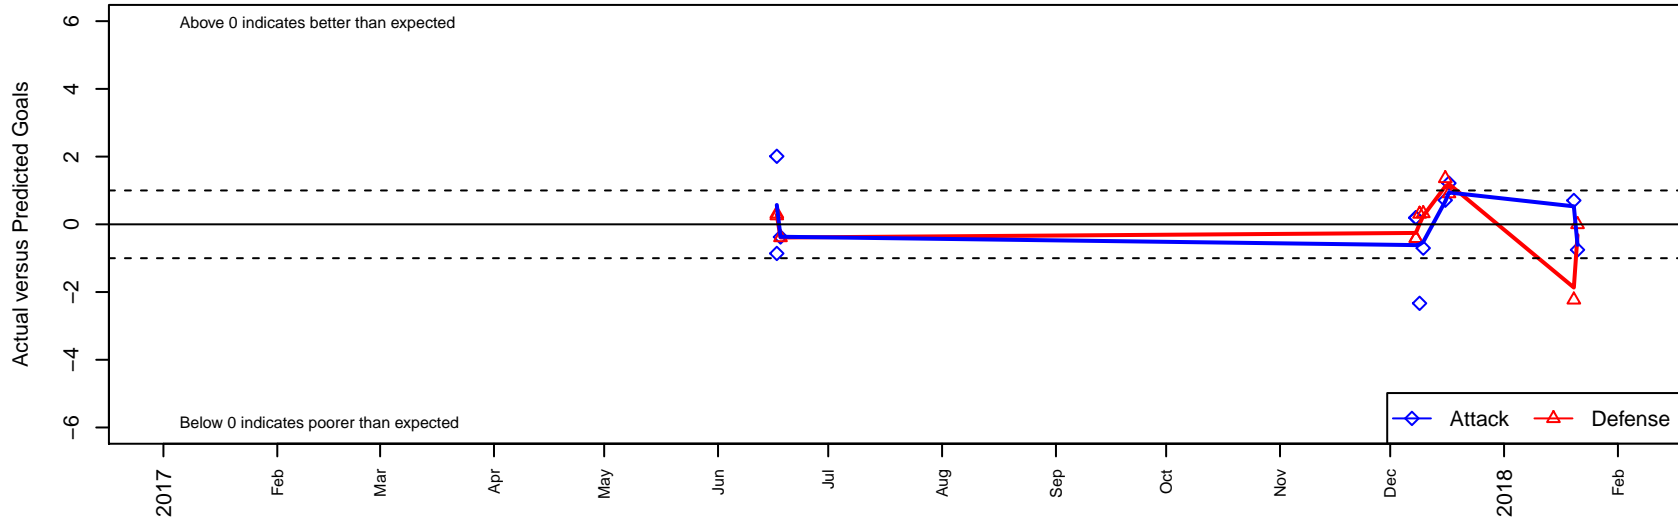

Seattle United Copa G02

Seattle United Premier
 Seattle, WA
 G02 total strength=1871
 attack=48.55 defense=34.54
 fall league = RCL G02 Div 1

alt names used:
 Seattle United G02 Copa A
 SEATTLE UNITED G02 COPA/REIGN ACADEMI

Venues played:
 2017 Starfire Spring Classic GU17-18
 2017 RCL G02 Div 1
 2017 Timbers Winter Showcase 2002 FWRL U

Seattle United Copa G02
 Dots are actual minus expected GF (blue circles) and GA (red triangles).
 Blue line is smoothed change in attack strength. Red is smoothed change in defense strength.

**attack and defense variance (black dot)
relative to other teams
and top 10 in region**

**attack and defense rating
relative to others at age
and all opponents in last 13 months**

Performance relative to 13 month average