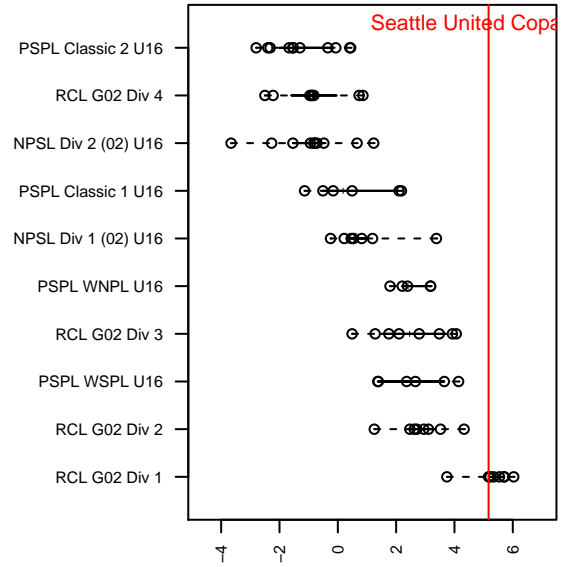

Seattle United Copa G02

Seattle United Premier
 Seattle, WA
 G02 total strength=1871
 attack=48.55 defense=34.54
 fall league = RCL G02 Div 1

alt names used:
 Seattle United G02 Copa A
 SEATTLE UNITED G02 COPA/REIGN ACADEMI

Venues played:
 2017 Starfire Spring Classic GU17-18
 2017 RCL G02 Div 1
 2017 Timbers Winter Showcase 2002 FWRL U

Seattle United Copa G02
 Dots are actual minus expected GF (blue circles) and GA (red triangles).
 Blue line is smoothed change in attack strength. Red is smoothed change in defense strength.

**attack and defense variance (black dot)
relative to other teams
and top 10 in region**

**attack and defense rating
relative to others at age
and all opponents in last 13 months**

Performance relative to 13 month average