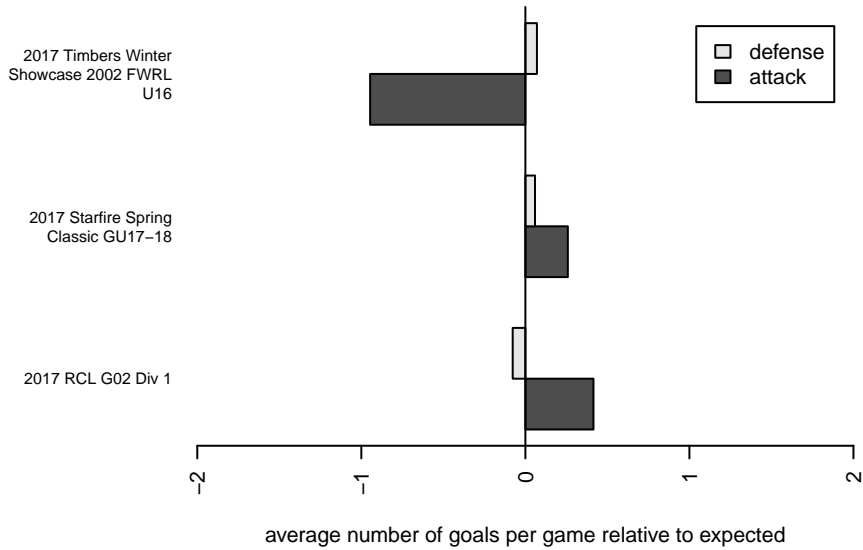

Seattle United Copa G02

Seattle United Premier
 Seattle, WA
 G02 total strength=1871
 attack=48.55 defense=34.54
 fall league = RCL G02 Div 1

alt names used:
 Seattle United G02 Copa A
 SEATTLE UNITED G02 COPA/REIGN ACADEMI

Venues played:
 2017 Starfire Spring Classic GU17-18
 2017 RCL G02 Div 1
 2017 Timbers Winter Showcase 2002 FWRL U

Seattle United Copa G02
 Dots are actual minus expected GF (blue circles) and GA (red triangles).
 Blue line is smoothed change in attack strength. Red is smoothed change in defense strength.

**attack and defense variance (black dot)
relative to other teams
and top 10 in region**

**attack and defense rating
relative to others at age
and all opponents in last 13 months**

Performance relative to 13 month average